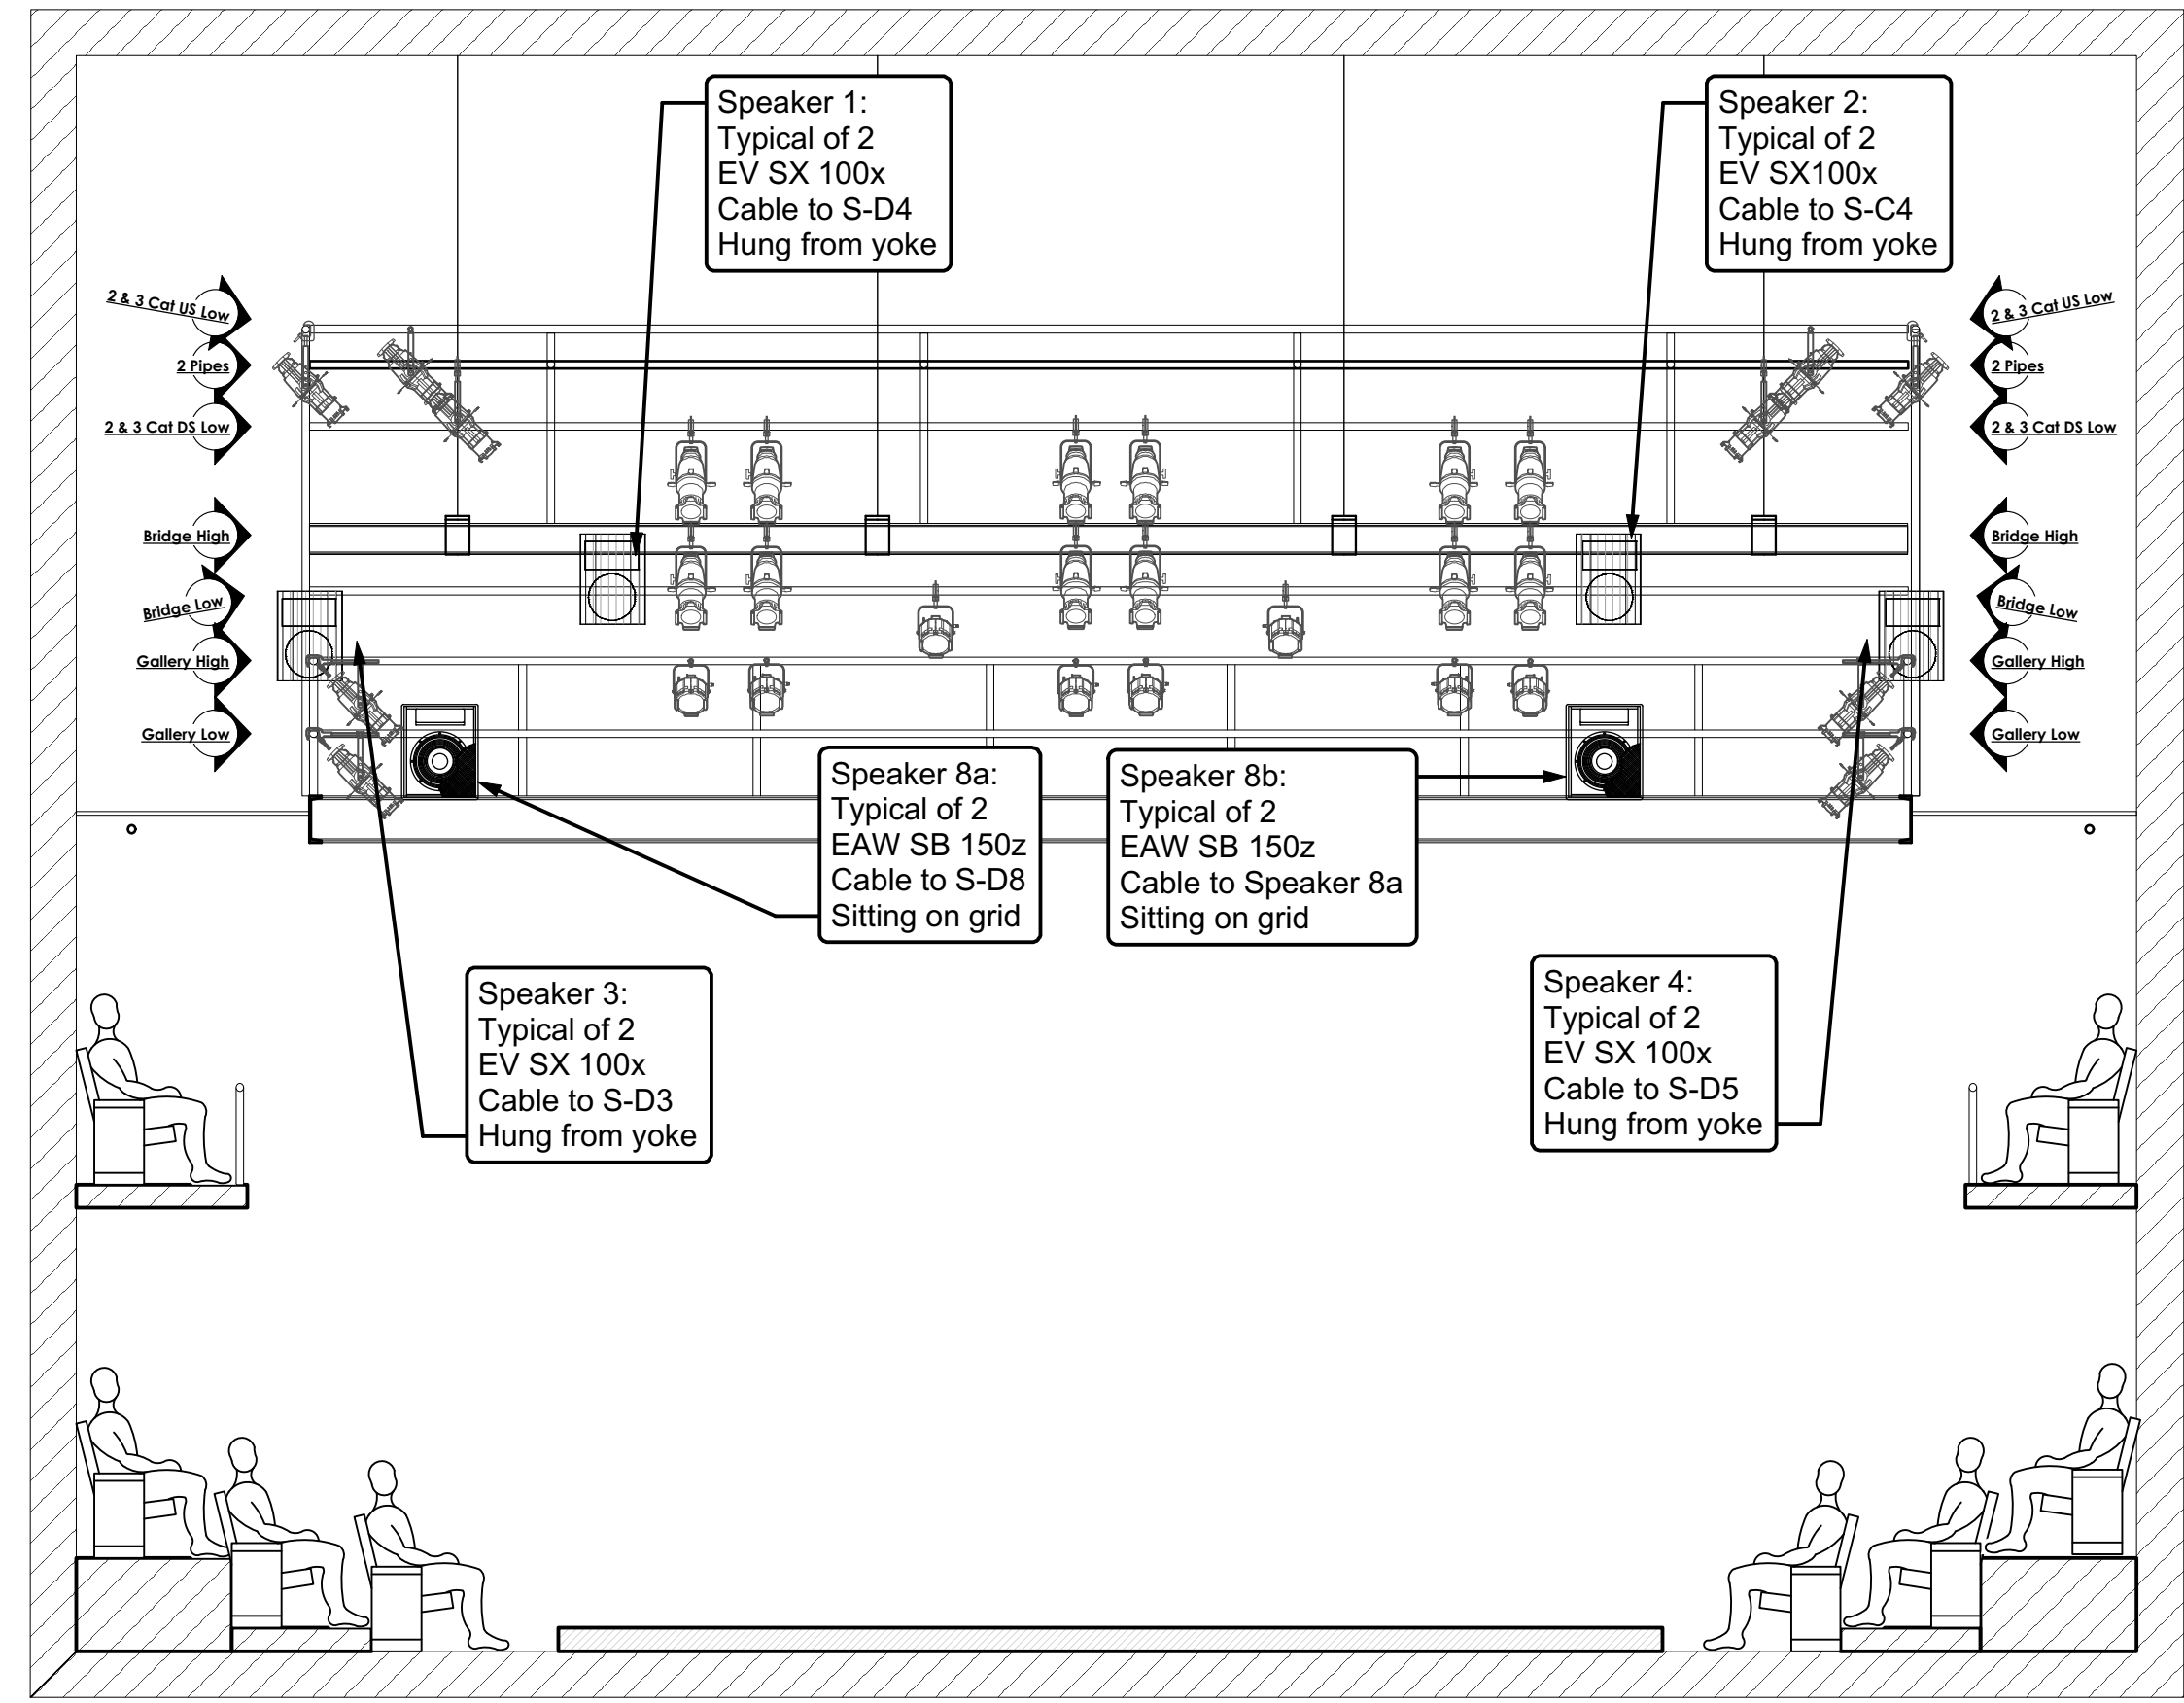

NB: This drawing to scale when printed on US Arch D Paper!

1 Speaker Plot Plan Scale: 1/4" = 1'-0"

2 Speaker Plot Section Scale: 1/4" = 1'-0"

Notes:

- Speakers 5 & 6 to be added as needed on a per-production basis
- The Rep system has no Speaker 7

NB: This drawing to scale when printed on US Arch D Paper!