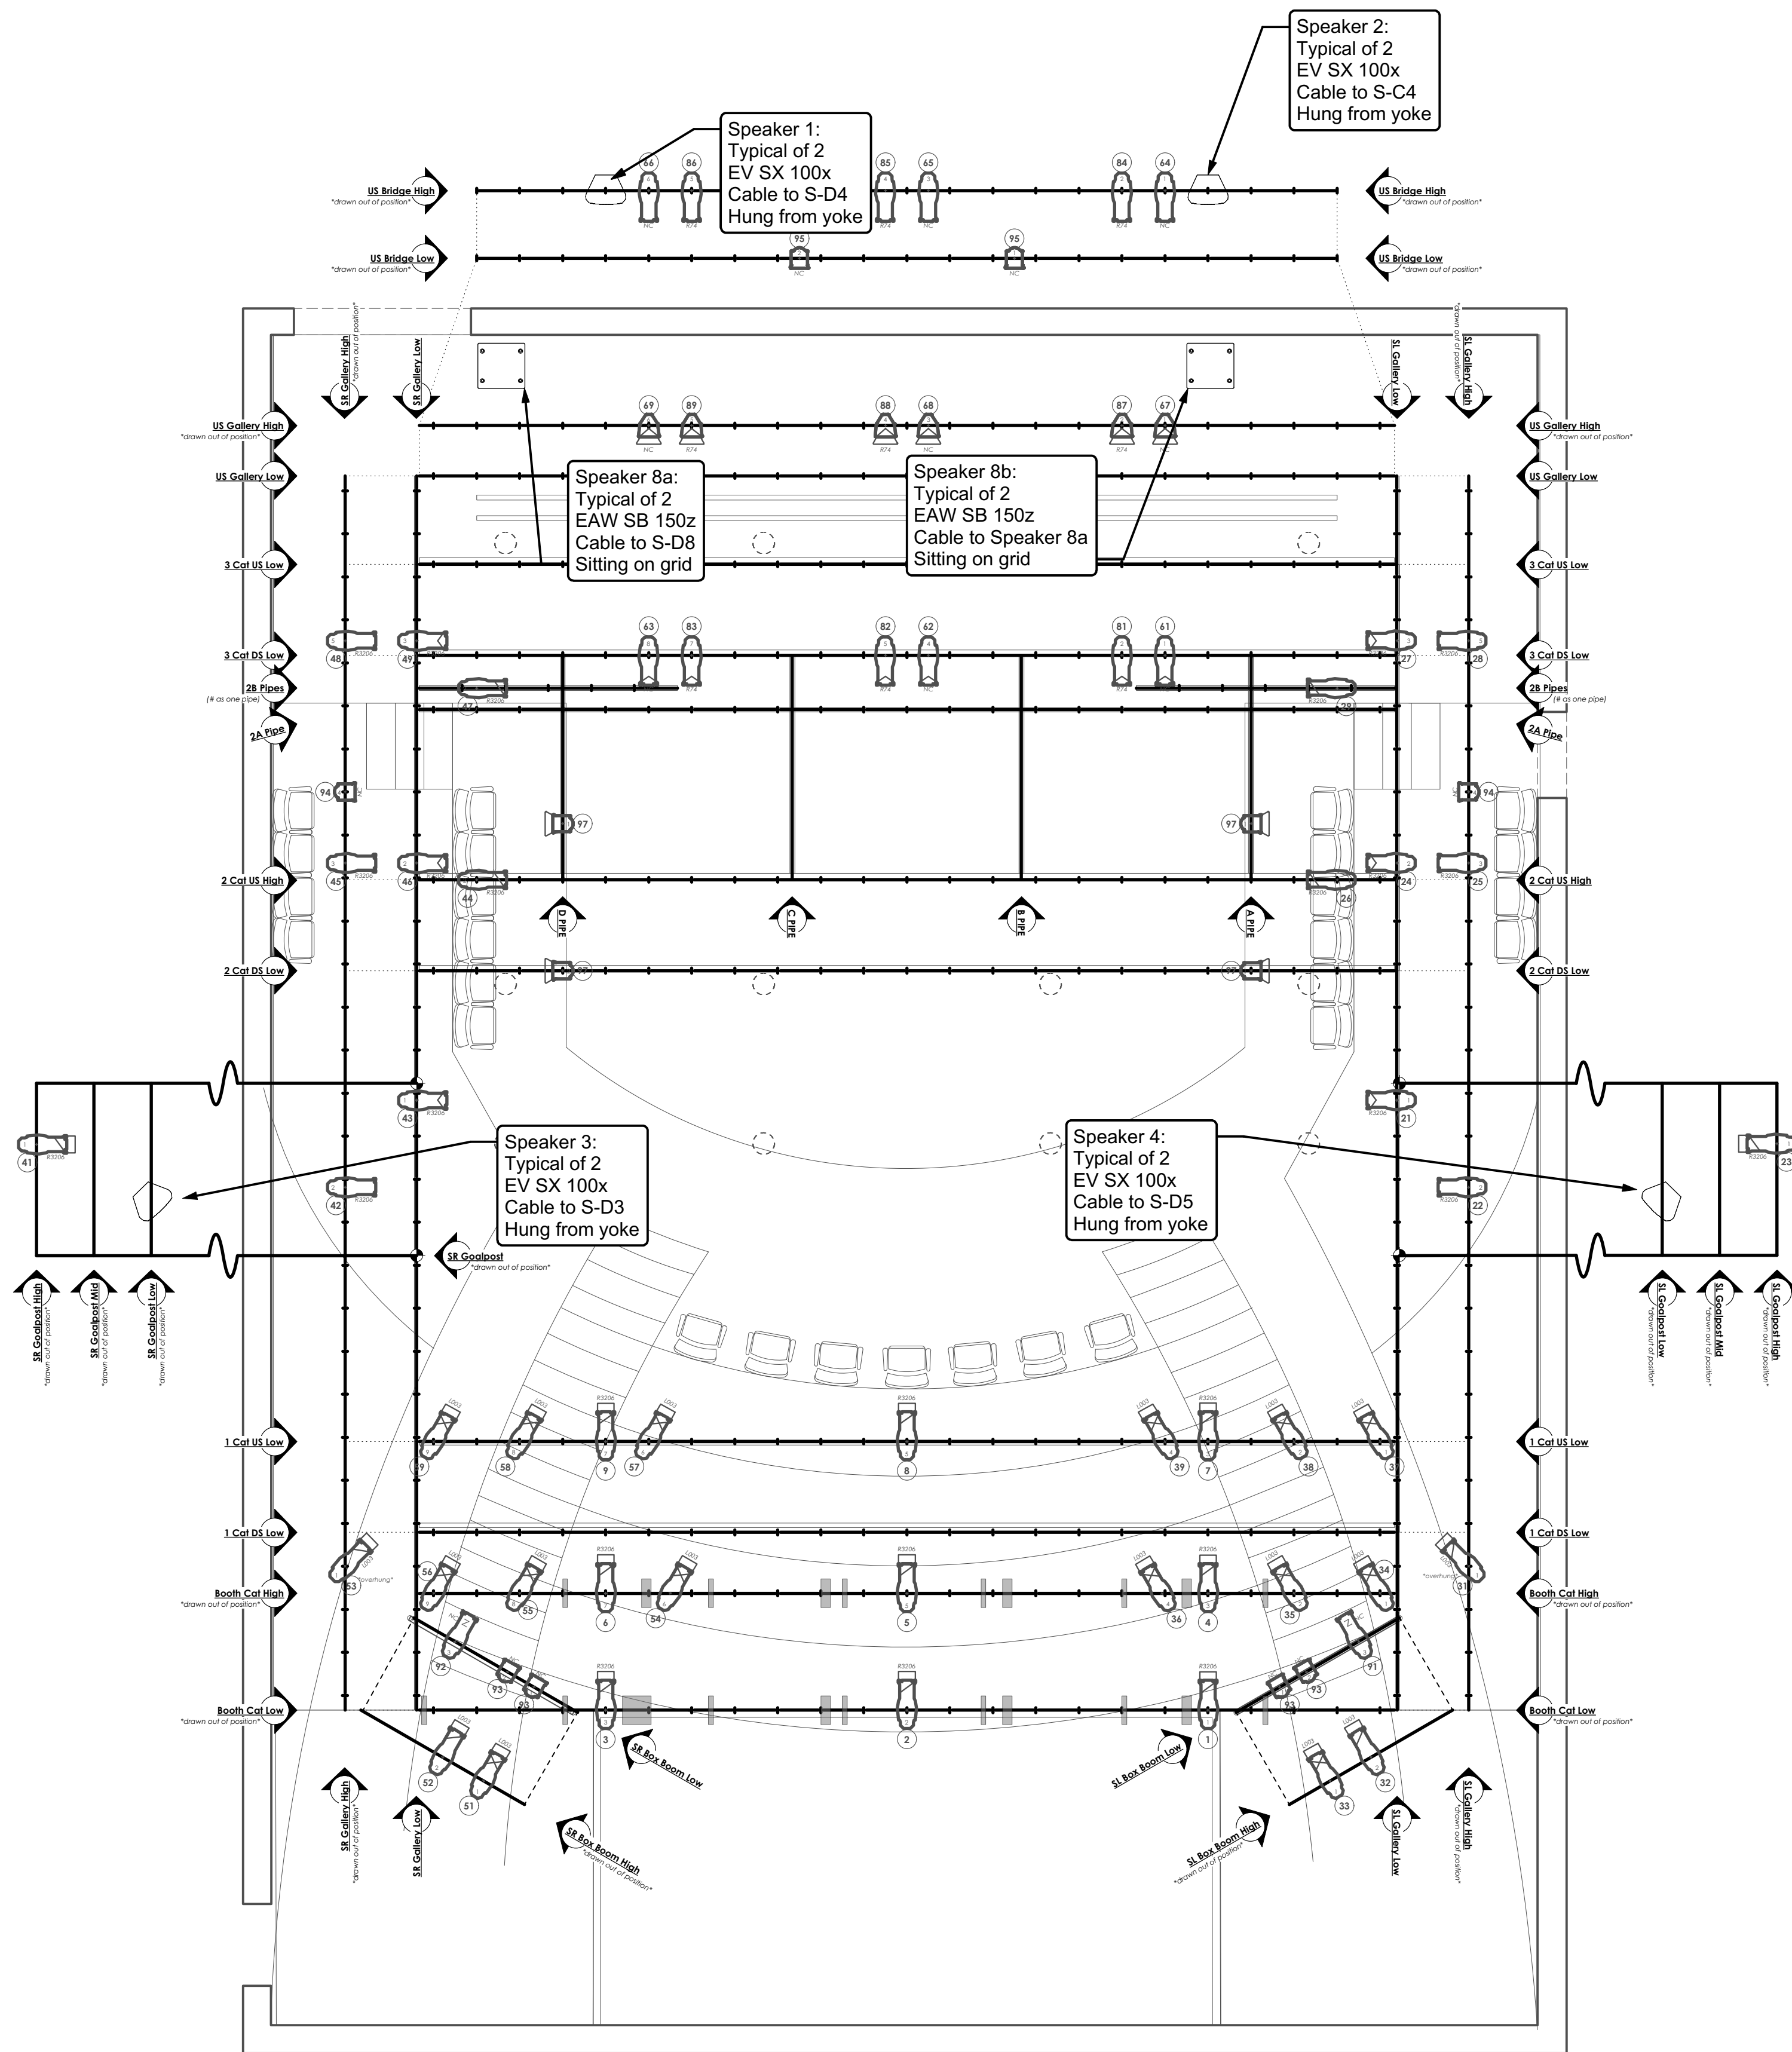

NB: This drawing to scale when printed on US Arch D Paper!

1 Speaker Plot Plan Scale: 1/4" = 1'-0"

2 Speaker Plot Section Scale: 1/4" = 1'-0"

Notes:

- Speakers 5 & 6 to be added as needed on a per-production basis
- The Rep system has no Speaker 7

NB: This drawing to scale when printed on US Arch D Paper!